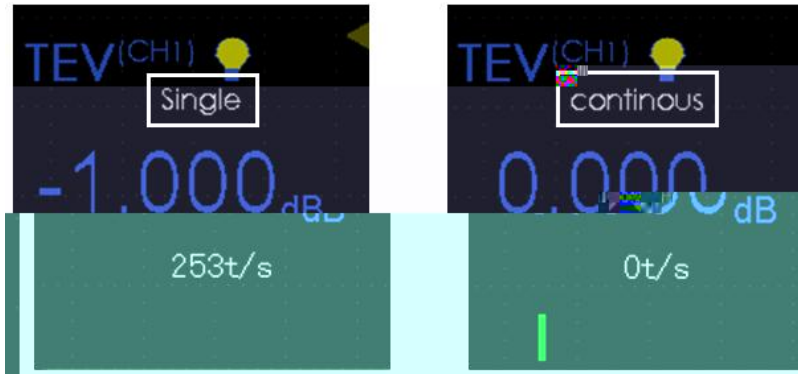

触发方式  
单次触发

" "

" "

" " " " " "

" " " " " "

" Single "

" continuous "

#### 4.1 TEV

2 CH1 1 " MENU" F1  
" " TEV F2 " " " " TEV

3 " AUTORANGE"

AUTORANGE

1 TEV

4

5

TEV  
TEV