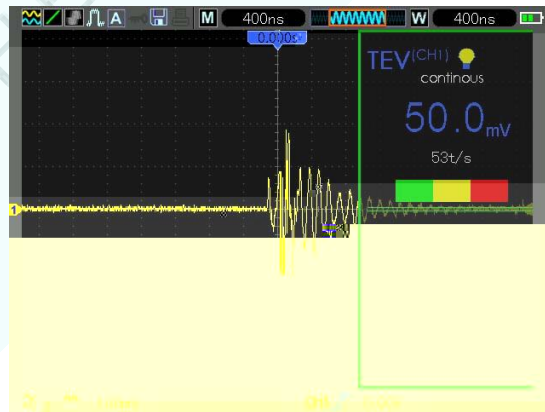

触发方式  
单次触发

" "

" "

" " " " " "

" " " " " "

" Single "

" continuous "

#### 4.1 TEV

2 CH1 1 " MENU" F1  
" " TEV F2 " " " " TEV

3 " AUTORANGE"

AUTORANGE

1 TEV

4

5

TEV  
TEV