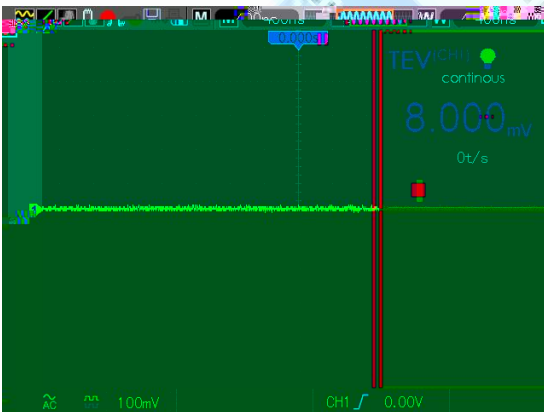

触发方式  
单次触发

" "

" "

" " " " " "

" " " " " "

" Single "

" continuous "

#### 4.1 TEV

2 CH1 1 " MENU" F1  
" " TEV F2 " " " " TEV

3 " AUTORANGE"

AUTORANGE

1 TEV

4

5

TEV  
TEV