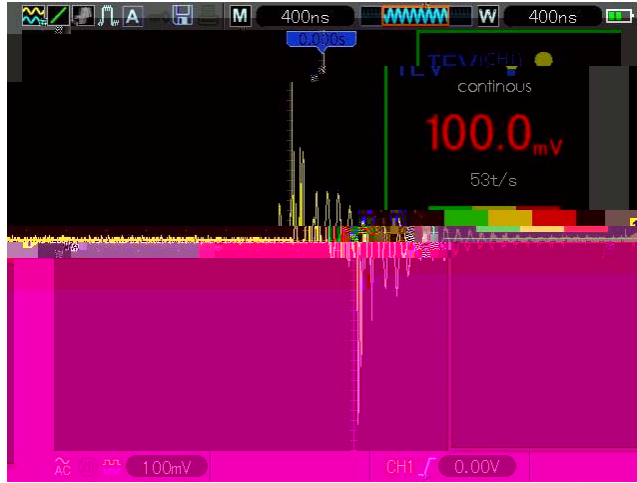

触发方式  
单次触发

" "

" "

" " " " " "

" " " " " "

" Single "

" continuous "

#### 4.1 TEV

2 CH1 1 " MENU" F1  
" " TEV F2 " " " " TEV

3 " AUTORANGE"

AUTORANGE

1 TEV

4

5

TEV  
TEV